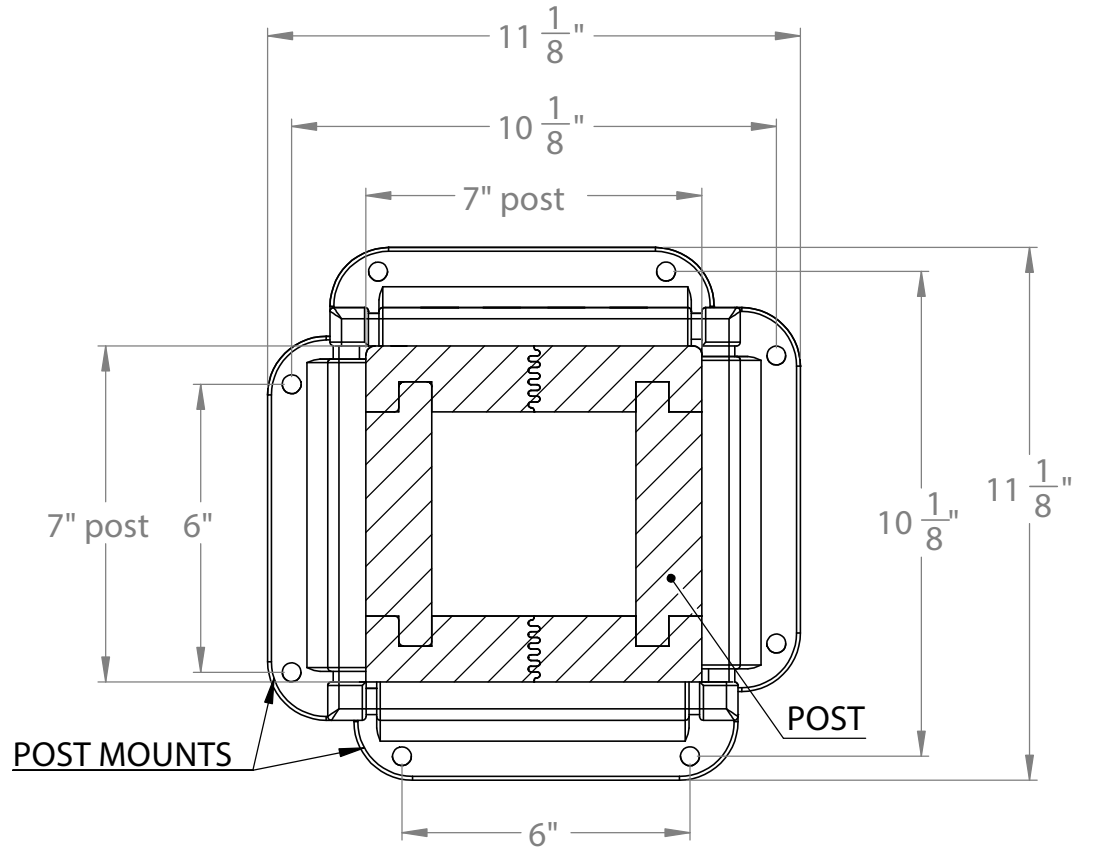

YM12974 - 11' x 13' Louvered Room

DETAIL