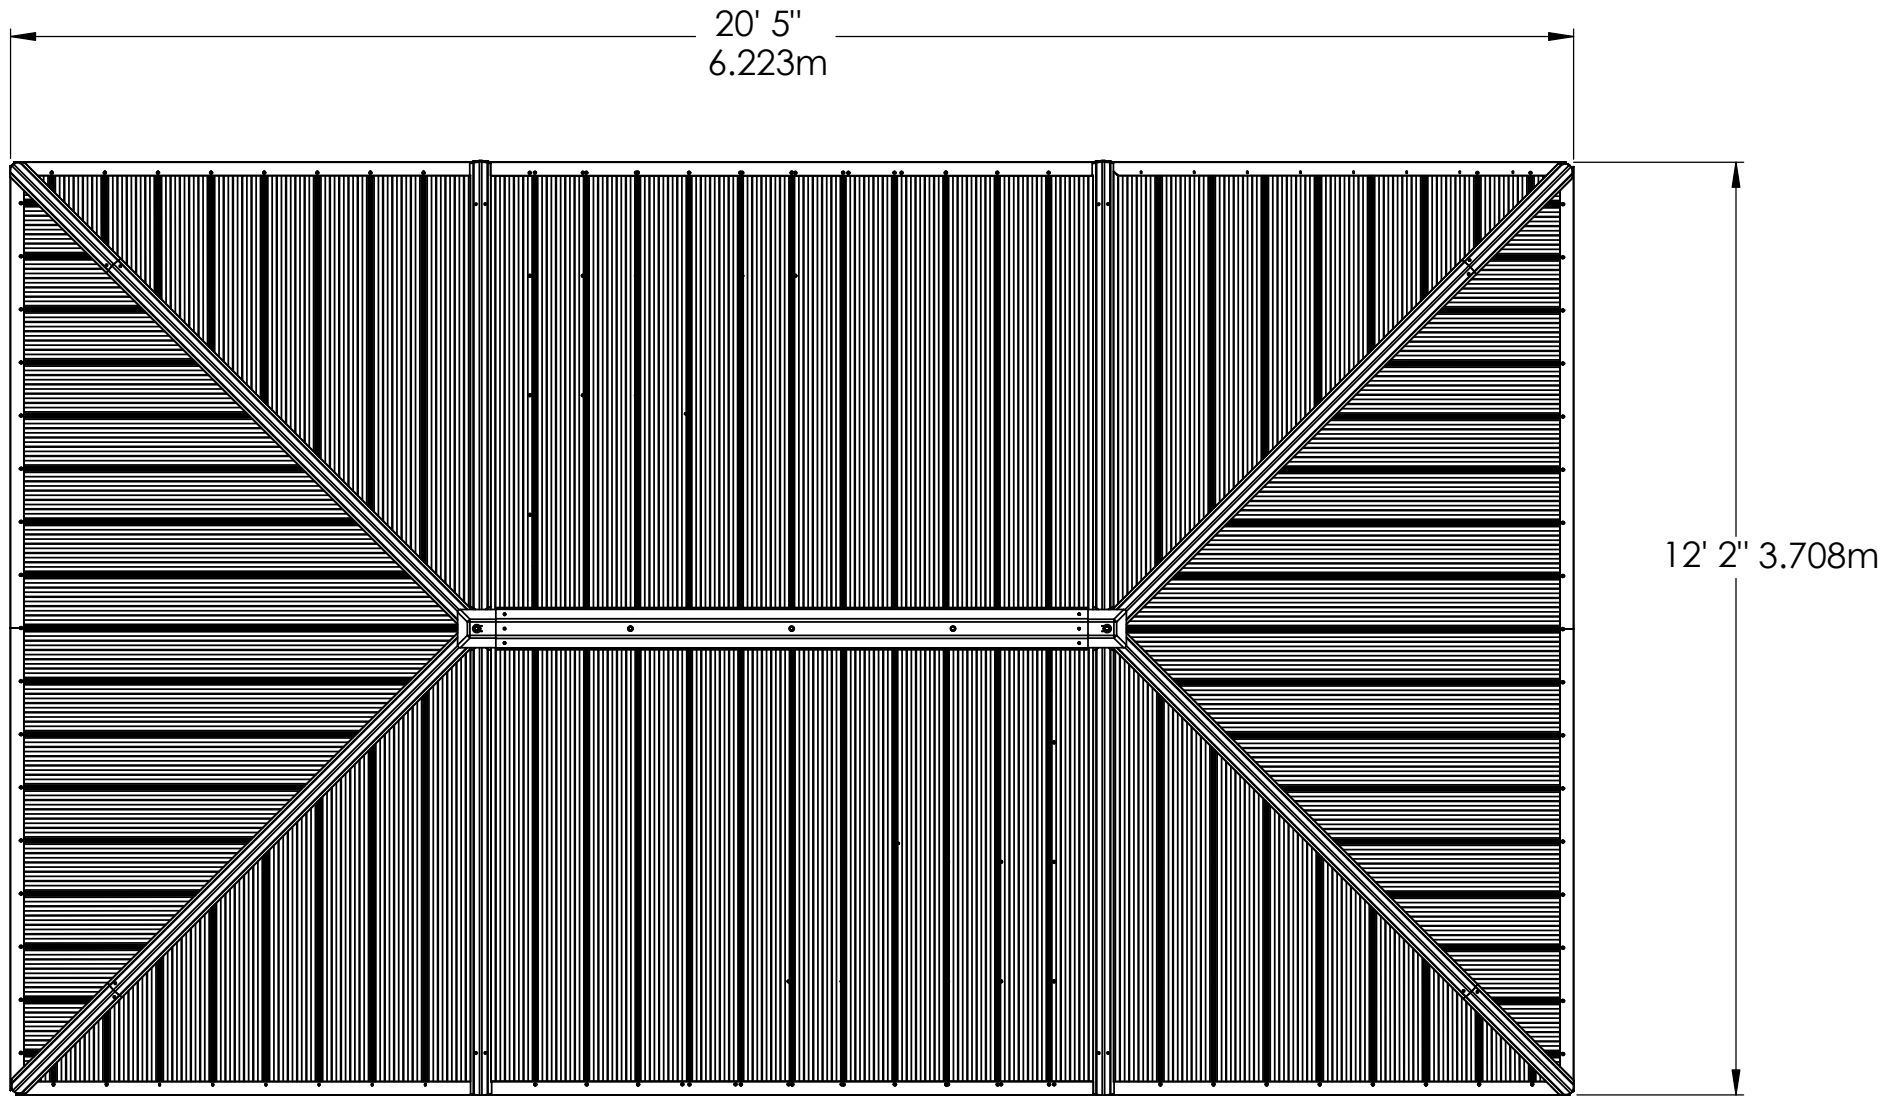

Centre of Footing/Post Dimensions

DETAIL

**YM12952 - 12 x 20
Gazebo**

**YM12952 -12 x 20
Gazebo**

YM12952 -12 x 20
Gazebo

YM12952 - 12 x 20 Gazebo

- **Peak Height**

10' 2" (3.10m)

- **Roof Dimensions**

20' 0.5" (6.22m) x 12' 2" (3.70m)

- **Outside Post Dimensions:**

19' .875"
(5.81m) x 10' 10.37" (3.31m)

- **Ground to bottom of beam:**

7'-2-1/2' (2.19m)