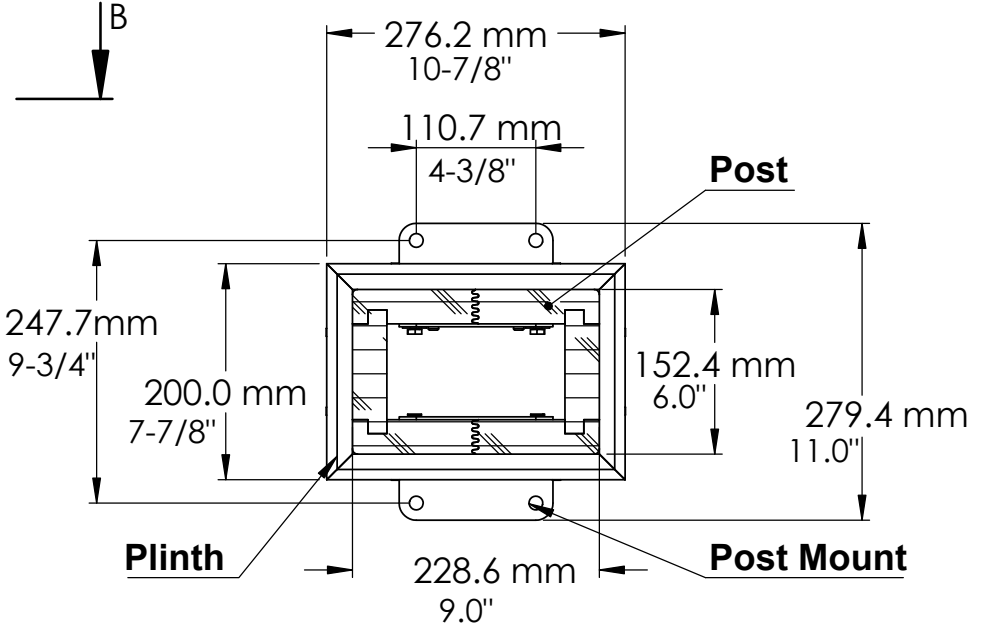

Centre of Footing/Post Dimensions

DETAIL

**YM12952 - 12 x 20
Gazebo**

**YM12952 -12 x 20
Gazebo**

YM12952 -12 x 20
Gazebo

YM12952 - 12 x 20 Gazebo

- **Peak Height**

10' 2" (3.10m)

- **Roof Dimensions**

20' 0.5" (6.22m) x 12' 2" (3.70m)

- **Outside Post Dimensions:**

19' .875"
(5.81m) x 10' 10.37" (3.31m)

- **Ground to bottom of beam:**

7'-2-1/2' (2.19m)