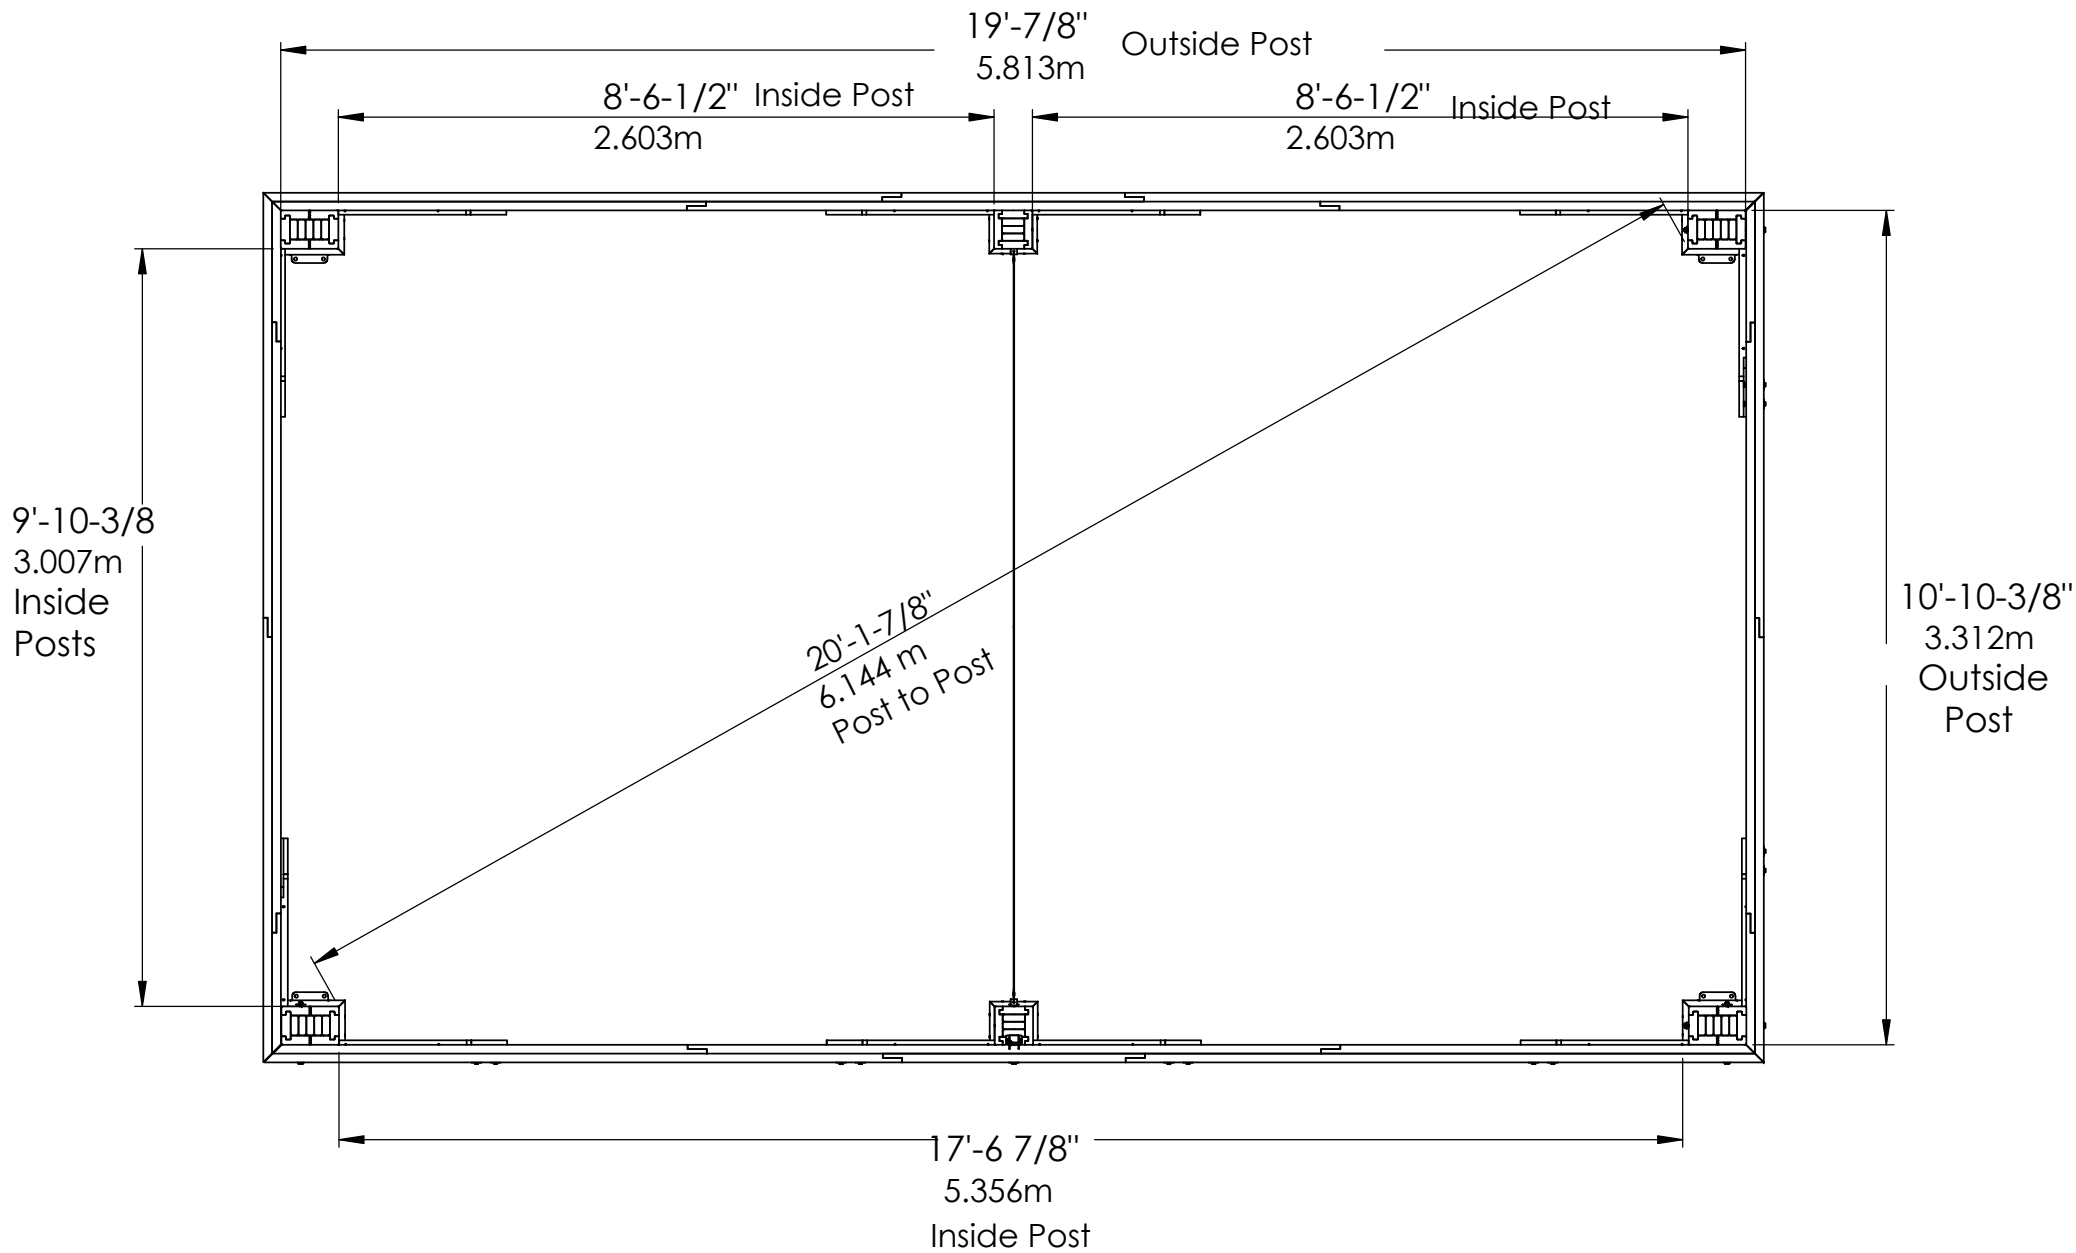

Centre of Footing/Post Dimensions

DETAIL

**YM12952 - 12 x 20
Gazebo**

**YM12952 -12 x 20
Gazebo**

YM12952 -12 x 20
Gazebo

YM12952 - 12 x 20 Gazebo

- **Peak Height**

10' 2" (3.10m)

- **Roof Dimensions**

20' 0.5" (6.22m) x 12' 2" (3.70m)

- **Outside Post Dimensions:**

19' .875"
(5.81m) x 10' 10.37" (3.31m)

- **Ground to bottom of beam:**

7'-2-1/2' (2.19m)