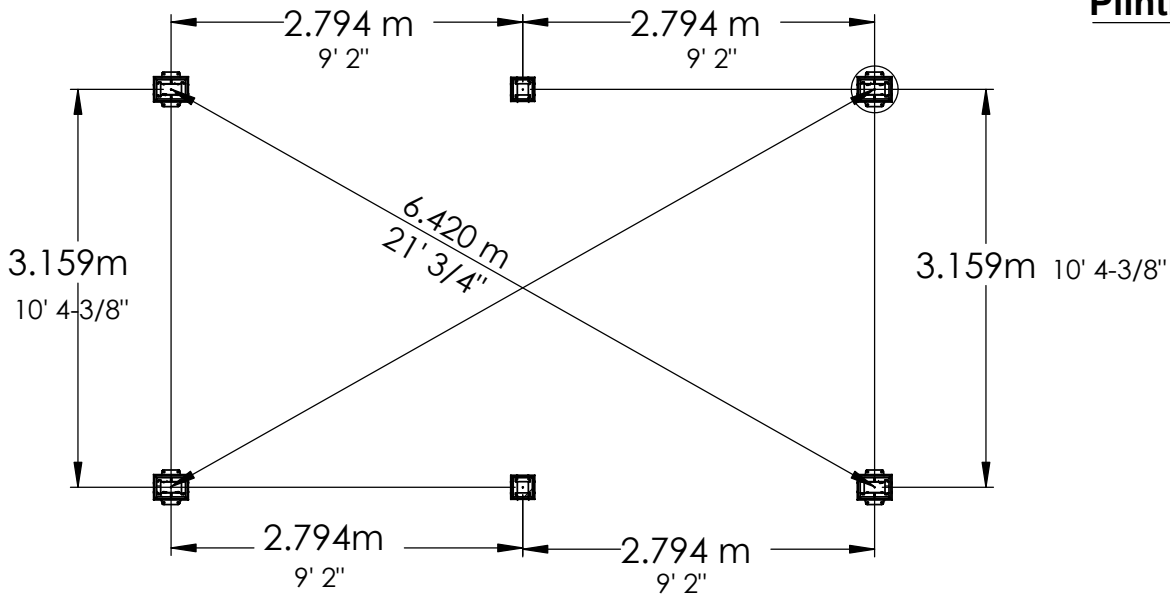

Centre of Footing/Post Dimensions

DETAIL

**YM12952 - 12 x 20
Gazebo**

**YM12952 -12 x 20
Gazebo**

YM12952 -12 x 20
Gazebo

YM12952 - 12 x 20 Gazebo

- **Peak Height**

10' 2" (3.10m)

- **Roof Dimensions**

20' 0.5" (6.22m) x 12' 2" (3.70m)

- **Outside Post Dimensions:**

19' .875"
(5.81m) x 10' 10.37" (3.31m)

- **Ground to bottom of beam:**

7'-2-1/2' (2.19m)