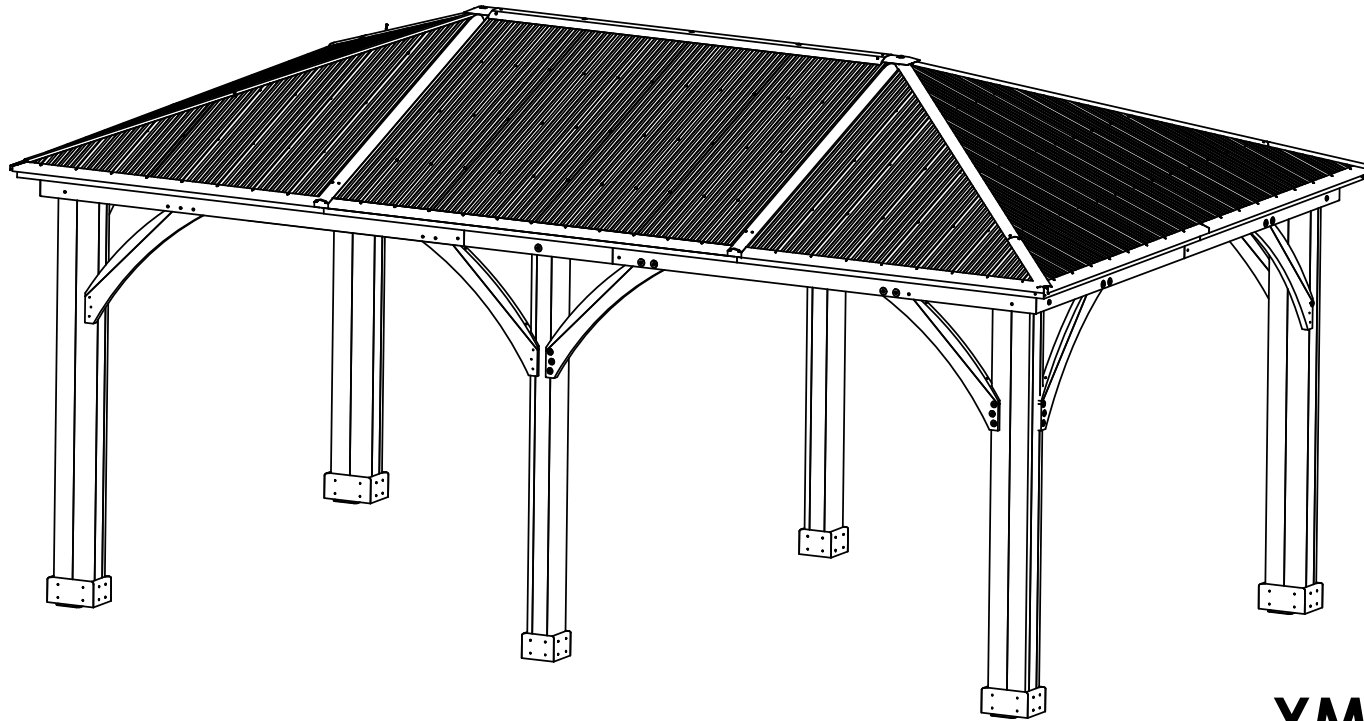

Centre of Footing/Post Dimensions

DETAIL

**YM12952 - 12 x 20
Gazebo**

**YM12952 -12 x 20
Gazebo**

YM12952 -12 x 20
Gazebo

YM12952 - 12 x 20 Gazebo

- **Peak Height**

10' 2" (3.10m)

- **Roof Dimensions**

20' 0.5" (6.22m) x 12' 2" (3.70m)

- **Outside Post Dimensions:**

19' .875"
(5.81m) x 10' 10.37" (3.31m)

- **Ground to bottom of beam:**

7'-2-1/2' (2.19m)