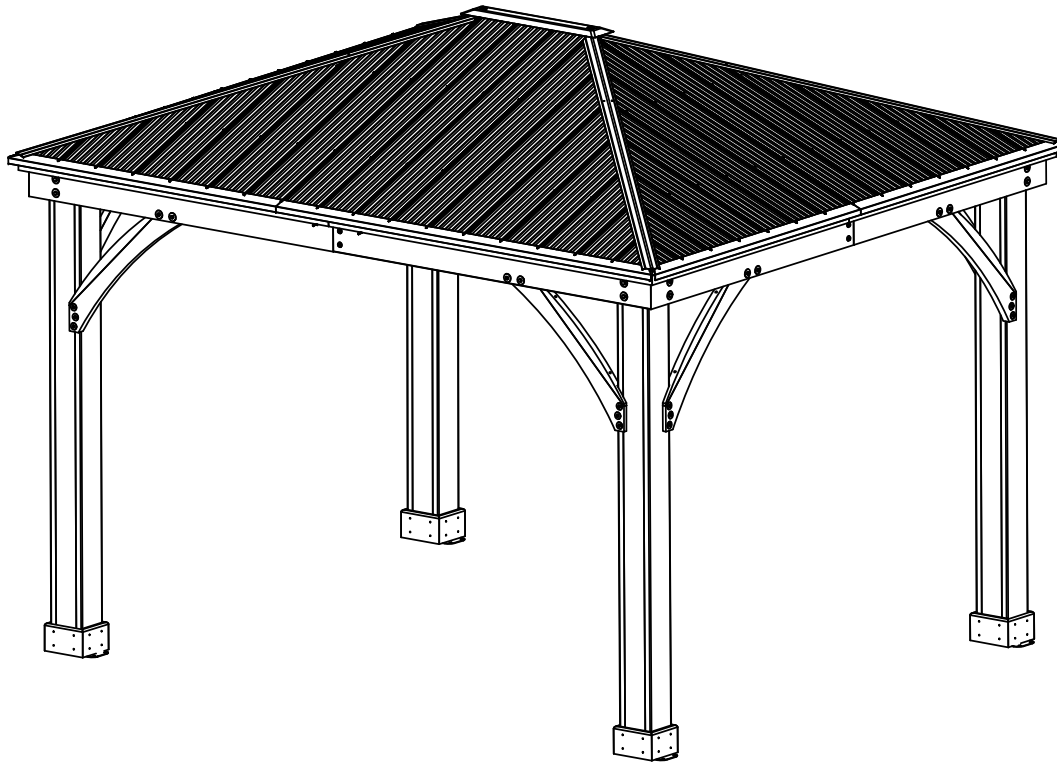

# YM12935 - 12 x 10 Gazebo

## Roof Dimensions:

• 10' 0.5" (3.06m) x 12' 0.5" (3.6m)

## Outside Post Dimensions:

• 9' 1.8" (2.7m) x 11' 1.8" (3.4m)

• Ground to bottom of beam:

• 6' 11" (2.1m)