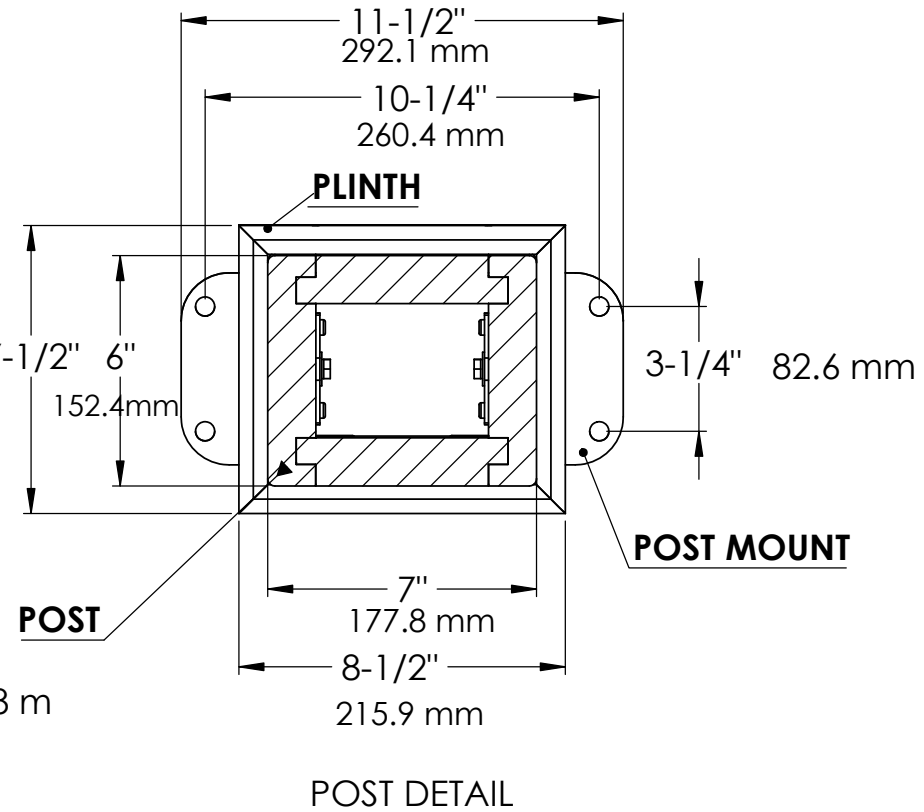

# YM12935 - 12 x 10 Gazebo

## Peak Height:

• 9' 6" 2.896m

## Roof Dimensions:

• 10' 0.5" (3.06m) x 12' 0.5" (3.6m)

## Outside Post Dimensions:

• 9' 1.8" (2.7m) x 11' 1.8" (3.4m)

• Ground to bottom of beam:

• 6' 11" (2.1m)