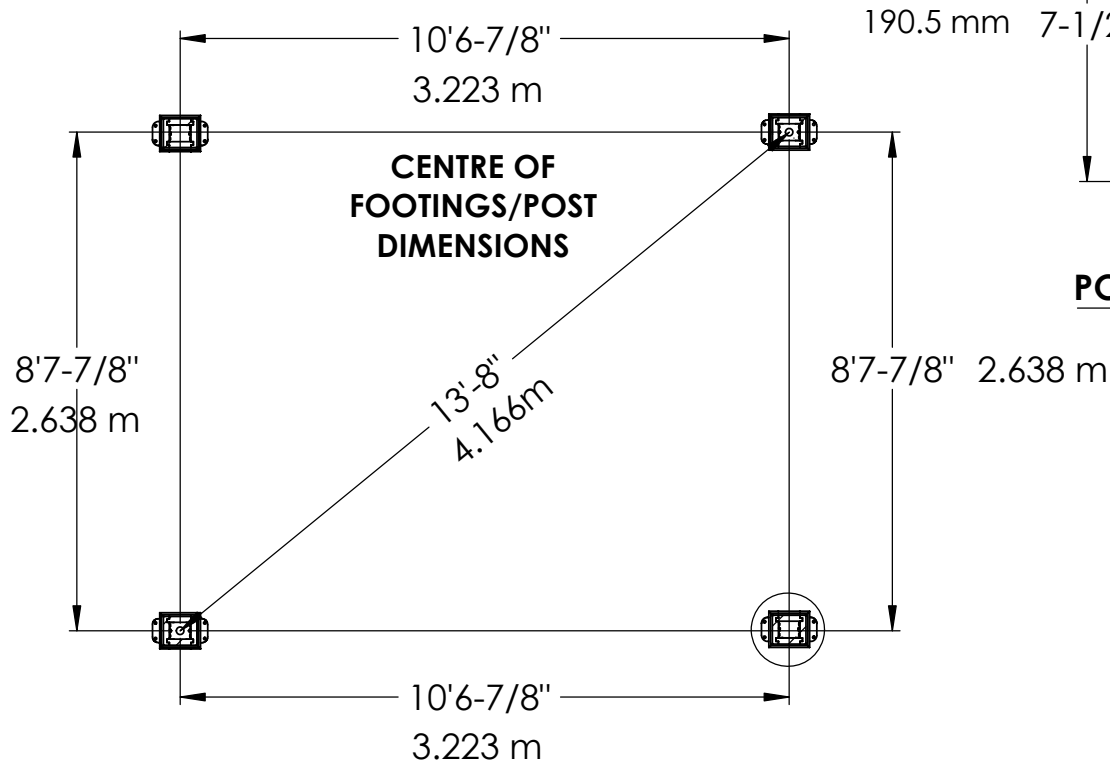

# YM12935 - 12 x 10 Gazebo

## Peak Height:

• 9' 6" 2.896m

## Roof Dimensions:

• 10' 0.5" (3.06m) x 12' 0.5" (3.6m)

## Outside Post Dimensions:

• 9' 1.8" (2.7m) x 11' 1.8" (3.4m)

• Ground to bottom of beam:

• 6' 11" (2.1m)