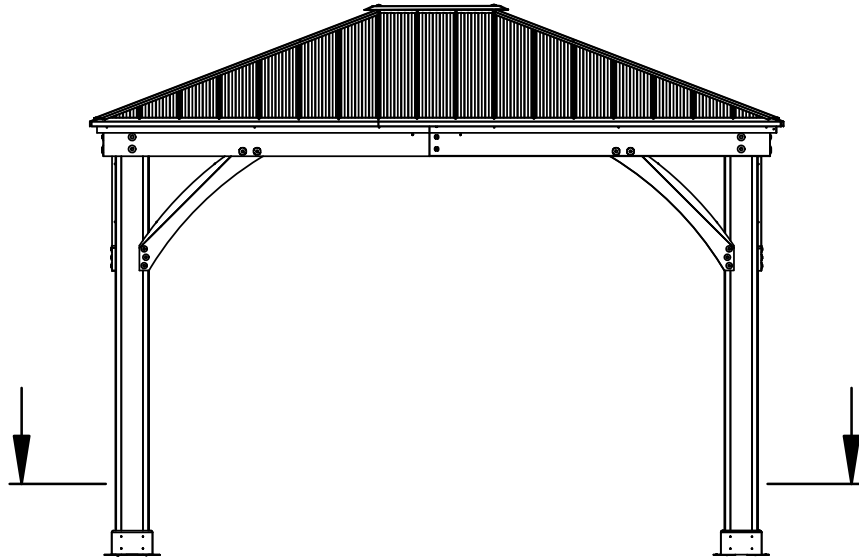

# YM12935 - 12 x 10 Gazebo

## Roof Dimensions:

• 10' 0.5" (3.06m) x 12' 0.5" (3.6m)

## Outside Post Dimensions:

• 9' 1.8" (2.7m) x 11' 1.8" (3.4m)

• Ground to bottom of beam:

• 6' 11" (2.1m)