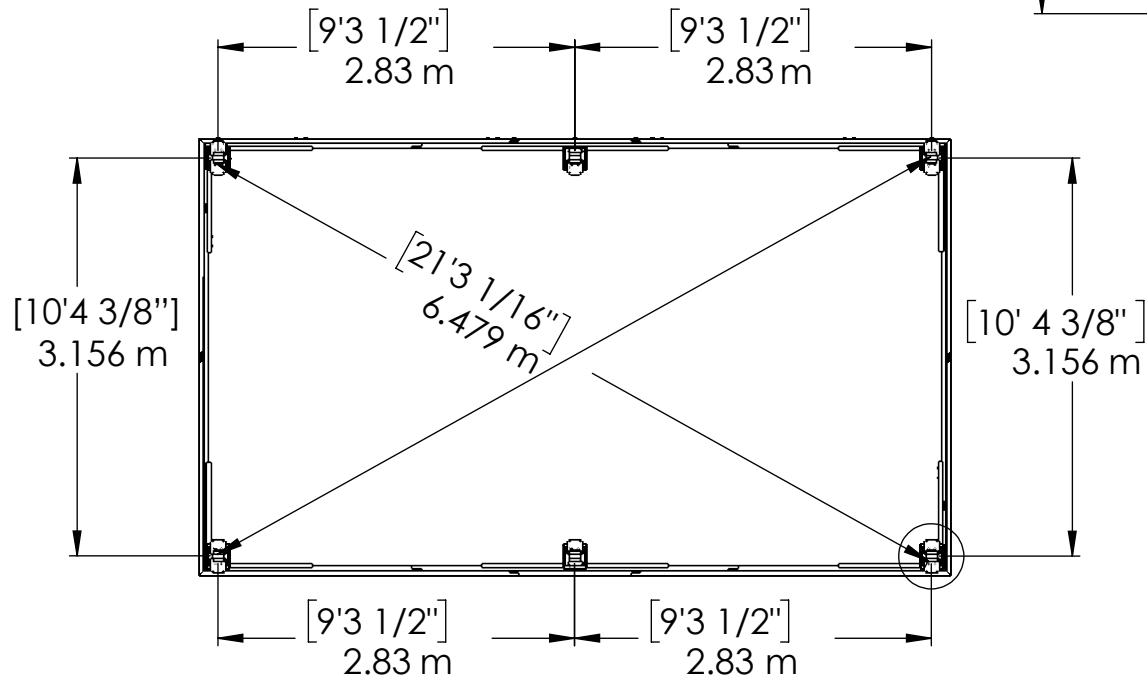

**YM11775 - 12 x 20  
Meridian Gazebo**

Centre of Footing/Post  
Dimensions

YM11775 - 12 x 20  
Meridian Gazebo

**YM11775 - 12 x 20  
Meridian Gazebo**

**Peak Height:**  
10' 2" (3.10m) :

**Roof Dimensions:**  
20' 5" (6.22m) x 12' 2" (3.70m):

**Outside Post Dimensions:**  
19' 0.87" (5.81m) x 10' 10.37" (3.31m)

**Ground to bottom of beam:**  
7' 2.5" (2.19m))

**YM11775 - 12 x 20  
Meridian Gazebo**

# YM11775 - 12 x 20 Meridian Gazebo