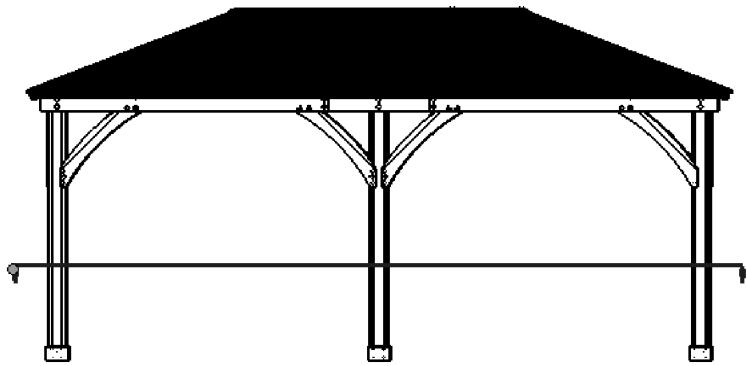

**YM11775 - 12 x 20  
Meridian Gazebo**

Centre of Footing/Post  
Dimensions

YM11775 - 12 x 20  
Meridian Gazebo

**YM11775 - 12 x 20  
Meridian Gazebo**

**Peak Height:**  
10' 2" (3.10m) :

**Roof Dimensions:**  
20' 5" (6.22m) x 12' 2" (3.70m):

**Outside Post Dimensions:**  
19' 0.87" (5.81m) x 10' 10.37" (3.31m)

**Ground to bottom of beam:**  
7' 2.5" (2.19m))

**YM11775 - 12 x 20  
Meridian Gazebo**

# YM11775 - 12 x 20 Meridian Gazebo