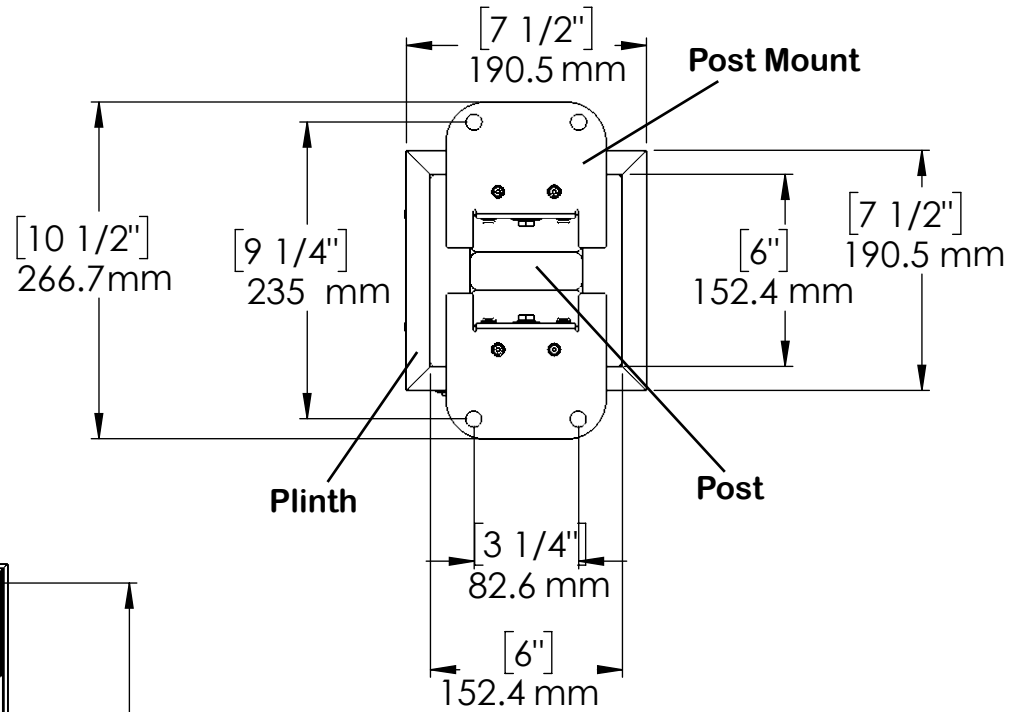

**YM11775 - 12 x 20  
Meridian Gazebo**

Centre of Footing/Post  
Dimensions

YM11775 - 12 x 20  
Meridian Gazebo

**YM11775 - 12 x 20  
Meridian Gazebo**

**Peak Height:**  
10' 2" (3.10m) :

**Roof Dimensions:**  
20' 5" (6.22m) x 12' 2" (3.70m):

**Outside Post Dimensions:**  
19' 0.87" (5.81m) x 10' 10.37" (3.31m)

**Ground to bottom of beam:**  
7' 2.5" (2.19m))

**YM11775 - 12 x 20  
Meridian Gazebo**

# YM11775 - 12 x 20 Meridian Gazebo