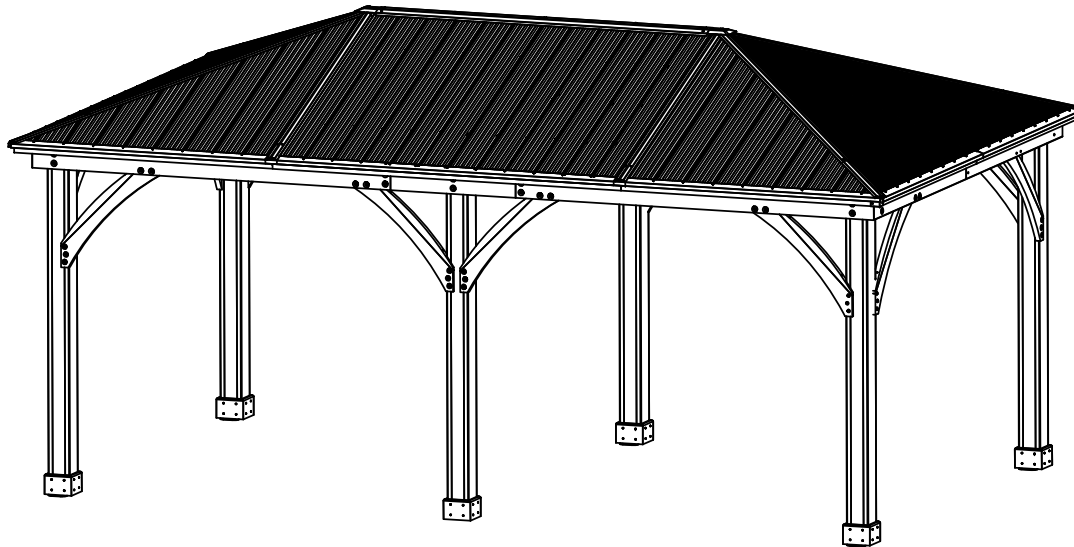

**YM11775 - 12 x 20  
Meridian Gazebo**

Centre of Footing/Post  
Dimensions

YM11775 - 12 x 20  
Meridian Gazebo

**YM11775 - 12 x 20  
Meridian Gazebo**

**Peak Height:**  
10' 2" (3.10m) :

**Roof Dimensions:**  
20' 5" (6.22m) x 12' 2" (3.70m):

**Outside Post Dimensions:**  
19' 0.87" (5.81m) x 10' 10.37" (3.31m)

**Ground to bottom of beam:**  
7' 2.5" (2.19m))

**YM11775 - 12 x 20  
Meridian Gazebo**

# YM11775 - 12 x 20 Meridian Gazebo