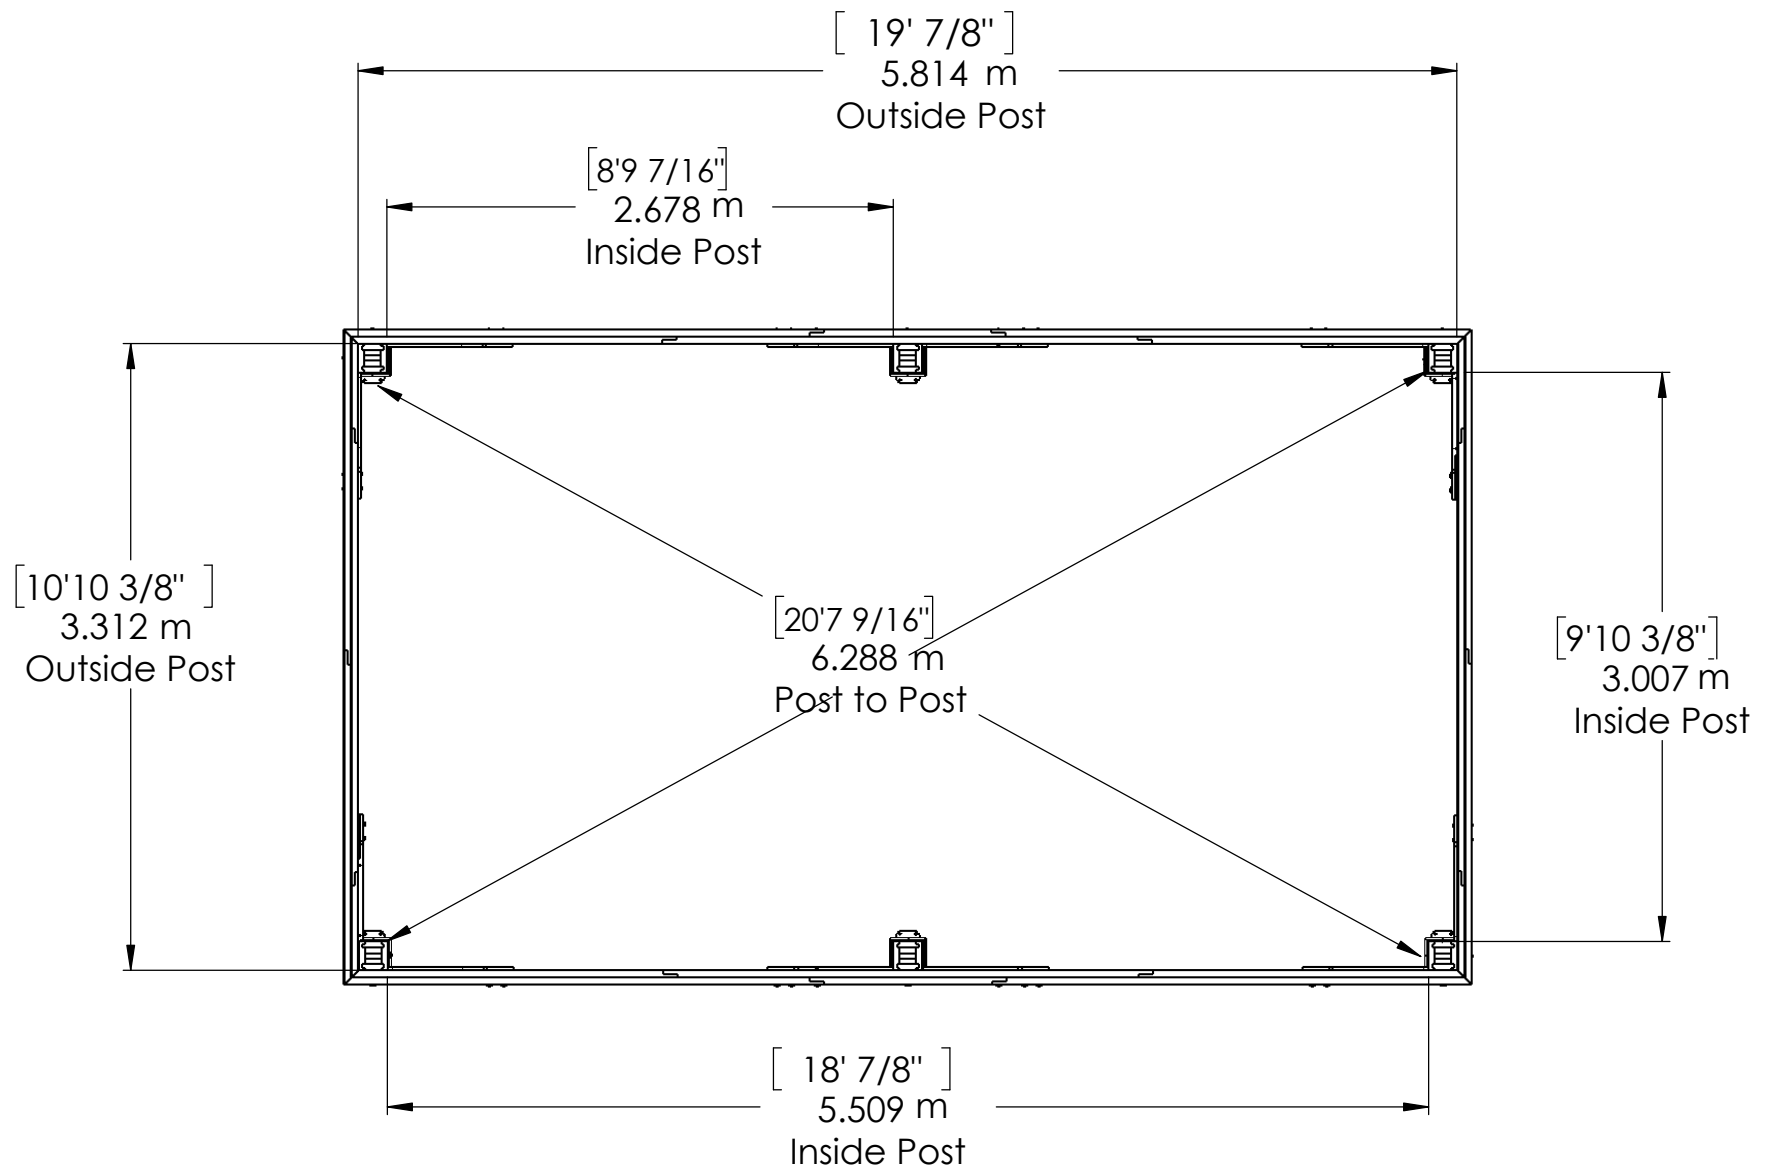

**YM11775 - 12 x 20  
Meridian Gazebo**

Centre of Footing/Post  
Dimensions

YM11775 - 12 x 20  
Meridian Gazebo

**YM11775 - 12 x 20  
Meridian Gazebo**

**Peak Height:**  
10' 2" (3.10m) :

**Roof Dimensions:**  
20' 5" (6.22m) x 12' 2" (3.70m):

**Outside Post Dimensions:**  
19' 0.87" (5.81m) x 10' 10.37" (3.31m)

**Ground to bottom of beam:**  
7' 2.5" (2.19m))

**YM11775 - 12 x 20  
Meridian Gazebo**

# YM11775 - 12 x 20 Meridian Gazebo