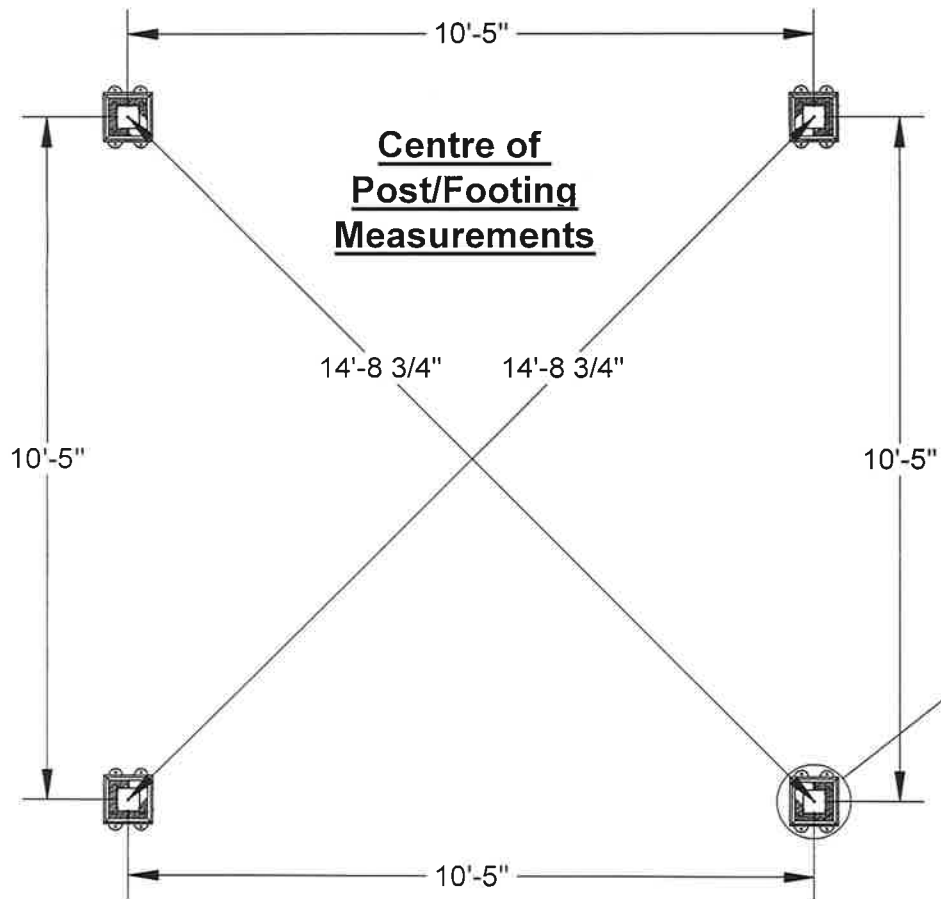

Wood Gazebo with Aluminum Roof

Post Detail