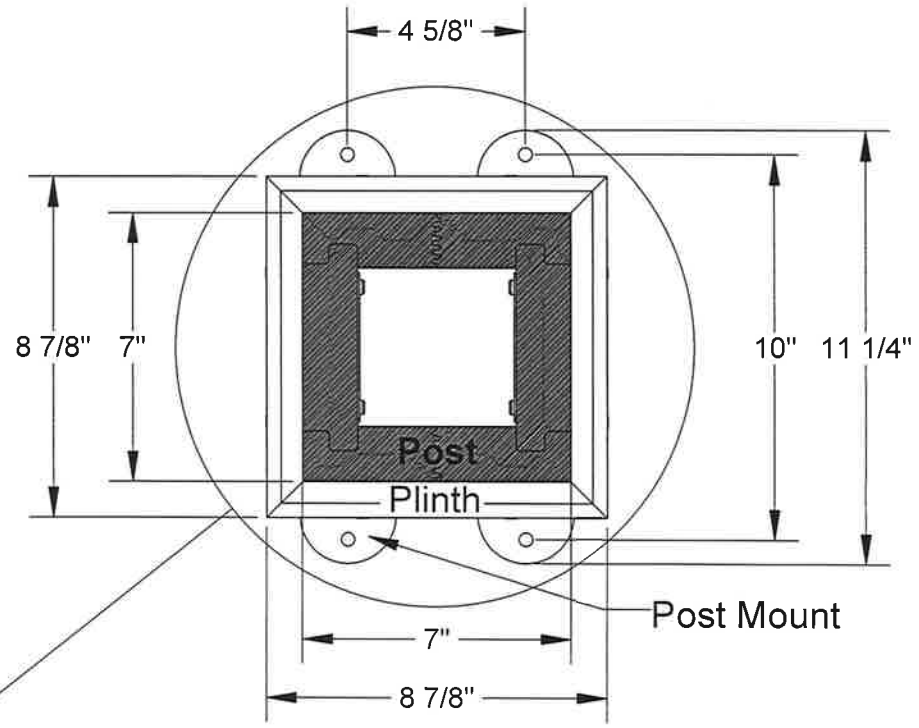

Wood Gazebo with Aluminum Roof

Post Detail